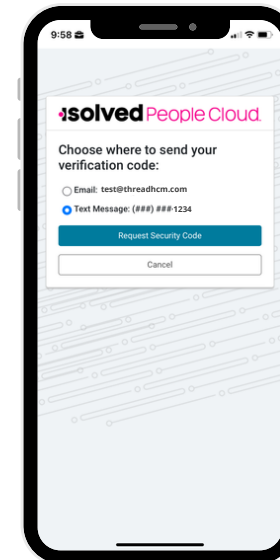

# How to Login to isolved

1 With your phone scan the QR code with your camera, and download the isolved People Cloud app.

Apple

Android

2 Enter your Username and Password.  
For the security of your personal information, you will be prompted to request and input an authentication code when logging in.