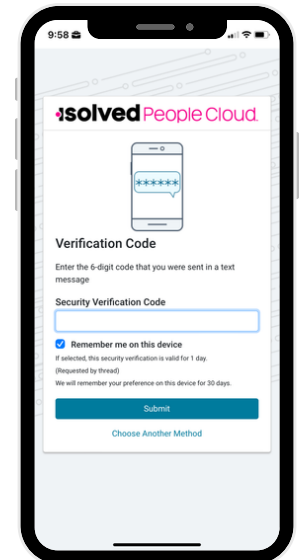

# How to Login to isolved

1 With your phone scan the QR code with your camera, and download the isolved People Cloud app.

Apple

Android

2 Enter your Username and Password.  
For the security of your personal information, you will be prompted to request and input an authentication code when logging in.