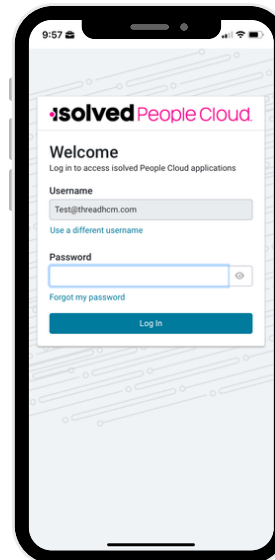

# How to Login to isolved

1 With your phone scan the QR code with your camera, and download the isolved People Cloud app.

Apple

Android

2 Enter your Username and Password.  
For the security of your personal information, you will be prompted to request and input an authentication code when logging in.

3 Success! You are now logged in.